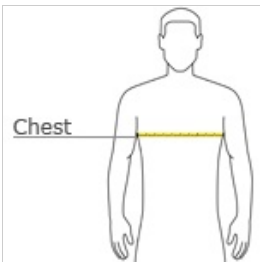

- 3.8-ounce, 100% polyester interlock with PosiCharge technology
- Removable tag for comfort and relabeling
- Set-in sleeves

Given the extreme heat required for sublimation, please consult with your decorator. It is highly recommended to sample test product by color before production.

HOW TO MEASURE

CHEST WIDTH

Measure under the arm and around the fullest part of the chest with arms down, keeping tape horizontal.

SIZE CHART

	XS	S	M	L	XL
Size	4	6/8	10/12	14/16	18/20
Chest	25-26	26-28	28-30	30-32	32-35