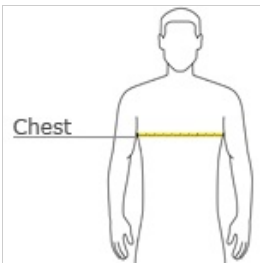

- 3.8-ounce, 100% polyester interlock with PosiCharge technology
- Removable tag for comfort and relabeling
- Set-in sleeves

Given the extreme heat required for sublimation, please consult with your decorator. It is highly recommended to sample test product by color before production.

HOW TO MEASURE

CHEST WIDTH

Measure under the arm and around the fullest part of the chest with arms down, keeping tape horizontal.

SIZE CHART

	XS	S	M	L	XL	2XL	3XL	4XL
Chest	32-34	35-37	38-40	41-43	44-46	47-49	50-53	54-57